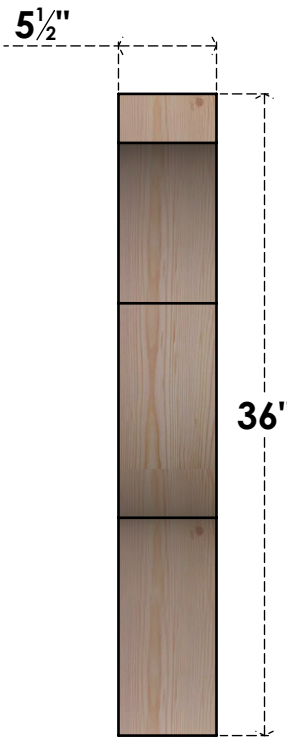

# BRC06X30X36FST00SDF

5 1/2"W X 30"D X 36"H FUNSTON SMOOTH BRACE, DOUGLAS FIR

**SIDE**

**FRONT**

EKENA MILLWORK  
 2300 WEST MAIN ST.  
 CLARKSVILLE, TX 75426  
 TOLL FREE: 866-607-0453  
 WWW.EKENAMILLWORK.COM

**NOTES**

1. INSTALLATION TO BE COMPLETED IN ACCORDANCE WITH MANUFACTURER'S SPECIFICATIONS.
2. DRAWING MAY NOT BE TO SCALE
3. THIS DRAWING IS INTENDED FOR DESIGN AND PLANNING PURPOSES ONLY.
4. ALL INFORMATION CONTAINED HEREIN WAS CURRENT AT THE TIME OF DEVELOPMENT BUT MUST BE REVIEWED AND APPROVED BY THE PRODUCT MANUFACTURER TO BE CONSIDERED ACCURATE.
5. PRODUCTS ARE NOT KILN DRIED. THIS ITEM IS UNIQUE AND WILL CONTAIN THE NATURAL VARIATIONS THAT THE WOOD SPECIES OFFERS. THIS MAY RESULT IN VARIATIONS UP TO 1/4"