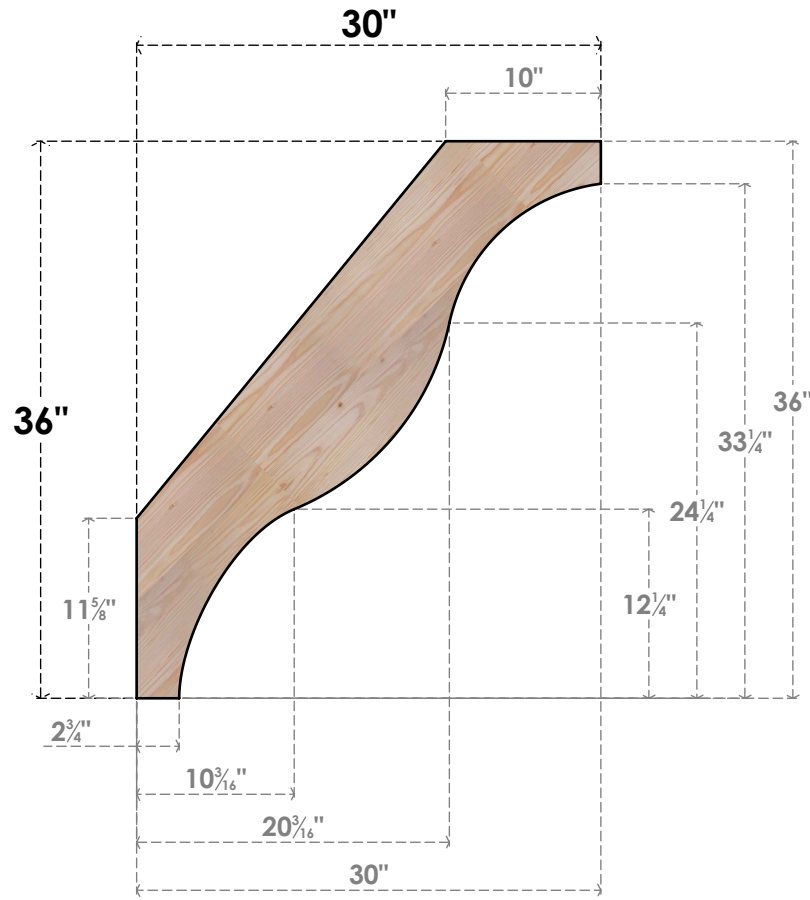

# BRC06X30X36FST00SDF

5 1/2"W X 30"D X 36"H FUNSTON SMOOTH BRACE, DOUGLAS FIR

**SIDE**

**FRONT**

EKENA MILLWORK  
 2300 WEST MAIN ST.  
 CLARKSVILLE, TX 75426  
 TOLL FREE: 866-607-0453  
 WWW.EKENAMILLWORK.COM